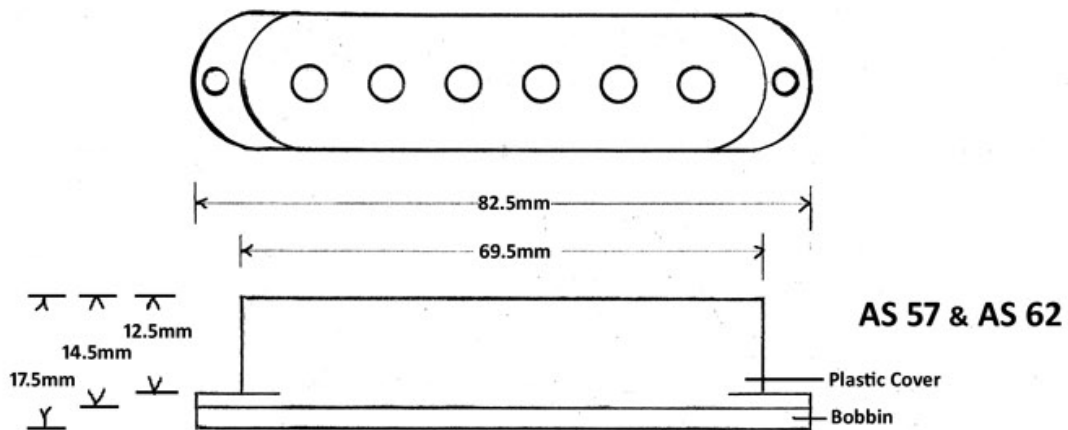

Entwistle Single Coil Pickup Dimensions

All measurements are in millimeters (mm)

The plastic pickup cover is common to the pickups shown and are interchangeable. Black covers are available and show the Entwistle logo but not the model.

* XS 62 is 5.2mm (ceramic)
XS 62N is 3mm (neodimium)