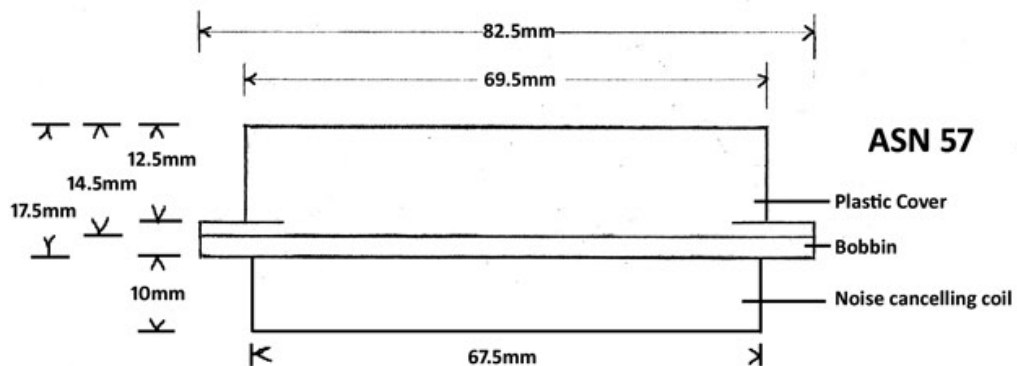

Entwistle Single Coil Pickup Dimensions

All measurements are in millimeters (mm)

The plastic pickup cover is common to the pickups shown and are interchangeable. Black covers are available and show the Entwistle logo but not the model.

* XS 62 is 5.2mm (ceramic)
XS 62N is 3mm (neodimium)