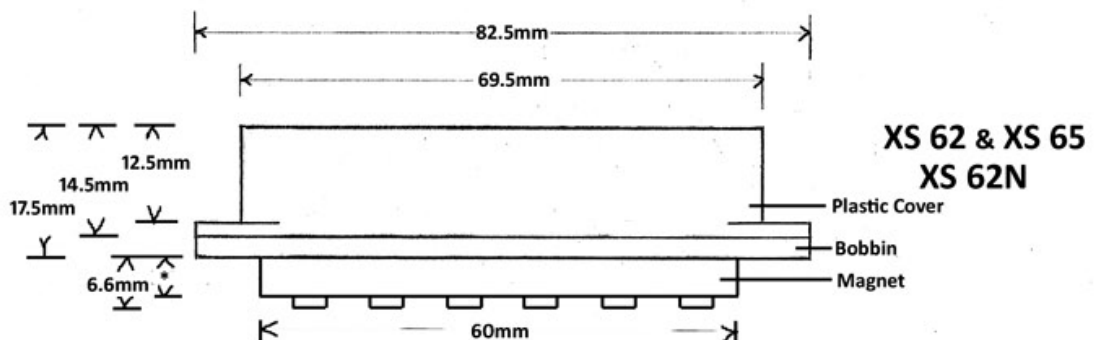

Entwistle Single Coil Pickup Dimensions

All measurements are in millimeters (mm)

The plastic pickup cover is common to the pickups shown and are interchangeable. Black covers are available and show the Entwistle logo but not the model.

* XS 62 is 5.2mm (ceramic)
XS 62N is 3mm (neodimium)